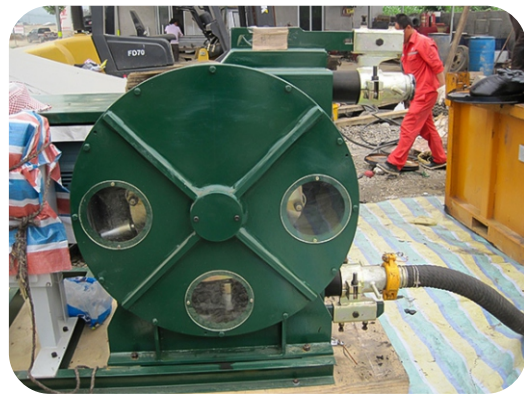

Large solids

Metering ($\pm 1\%$)

High Pressure (3 MPa)

Working Principle

GH series industrial hose pump (squeeze pump) consists mainly of pump house, rotor, roller, idle roller, squeeze hose and driving unit. The squeeze hose is U-shape in pump house, when rotor drives roller to rotate, hose is deformed. After the roller rotate, the deformed hose recover by its elasticity. Thus the negative pressure in this hose is generated, sucking slurries, and discharging through outlet under roller's push, finally forms pressure conveying of slurries.

Press shoe structure could be customized according to different requirement

GH76-915

Capacity: 9.77 L/rev

Max discharge pressure: 10 bar

Hose inner diameter: 76 mm

Note

1. Intermittent duty: Max. 2 hours working and stop for 1 hour
2. Flow rate takes water as medium
3. You may inquiry to us if the model you need is not listed