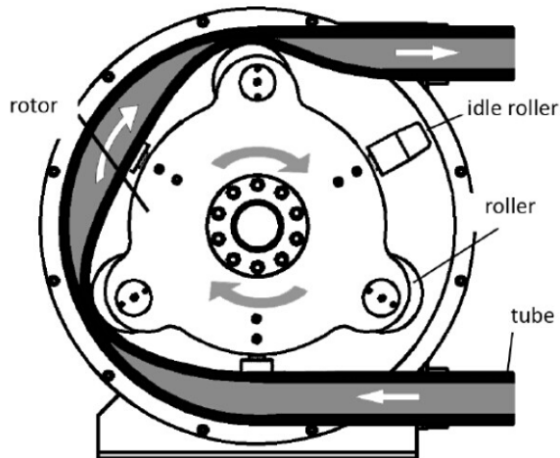

Large solids

Metering ($\pm 1\%$)

High Pressure (3 MPa)

Working Principle

GH series industrial hose pump (squeeze pump) consists mainly of pump house, rotor, roller, idle roller, squeeze hose and driving unit. The squeeze hose is U-shape in pump house, when rotor drives roller to rotate, hose is deformed. After the roller rotate, the deformed hose recover by its elasticity. Thus the negative pressure in this hose is generated, sucking slurries, and discharging through outlet under roller's push, finally forms pressure conveying of slurries.

Press shoe structure could be customized according to different requirement

GH76-915

Capacity: 9.77 L/rev

Max discharge pressure: 10 bar

Hose inner diameter: 76 mm

Note

1. Intermittent duty: Max. 2 hours working and stop for 1 hour
2. Flow rate takes water as medium
3. You may inquiry to us if the model you need is not listed