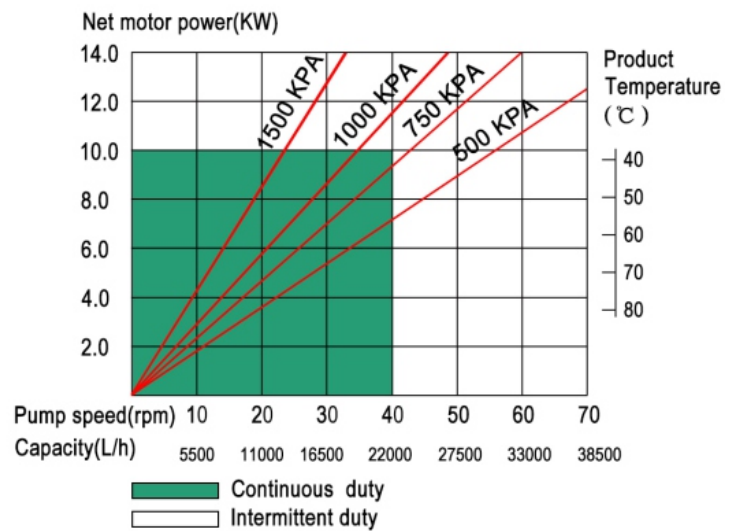

GH76-915

Capacity: 9.77 L/rev

Max discharge pressure: 10 bar

Hose inner diameter: 76 mm

Note

1. Intermittent duty: Max. 2 hours working and stop for 1 hour
2. Flow rate takes water as medium
3. You may inquiry to us if the model you need is not listed