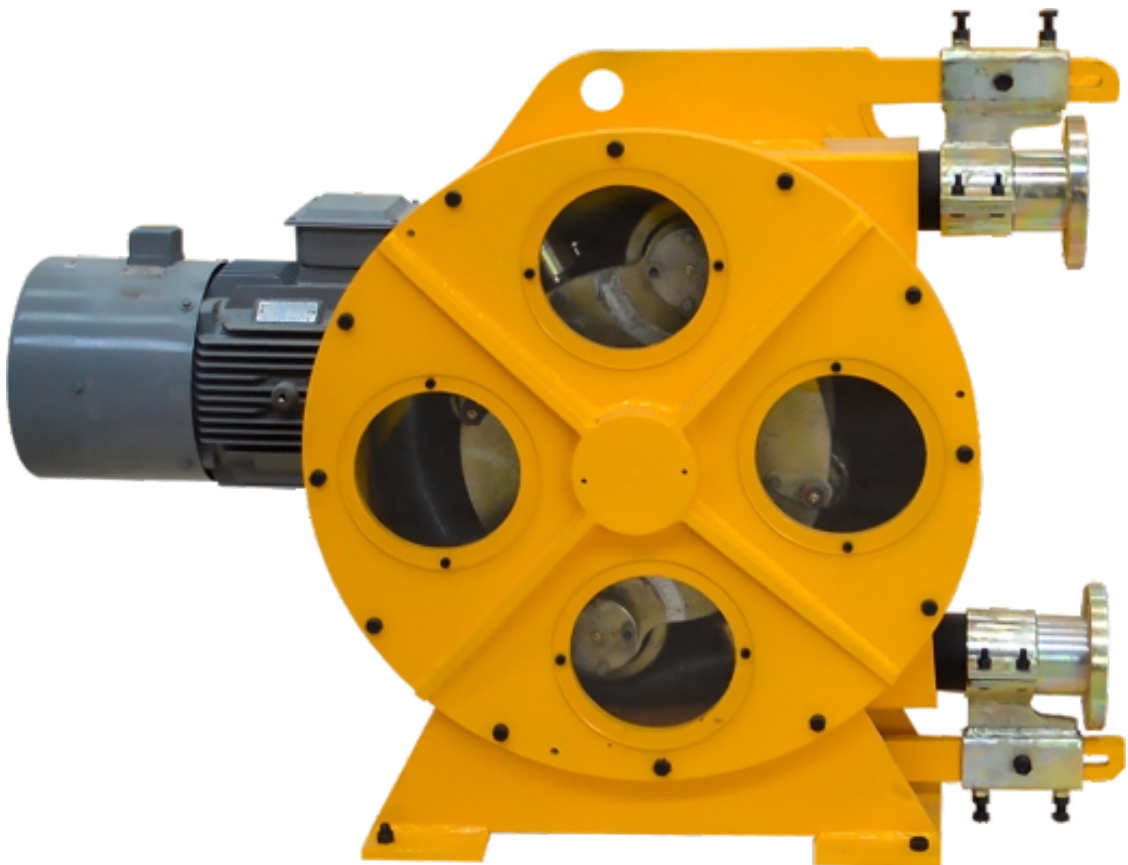

GH76-915B Acid Chemical Peristaltic Dosing Metering Pump

GAODE EQUIPMENT CO., LTD.

Fields of Application

■ Construction

Conveying and spraying of mortar and concrete

■ Pharmacy

Conveying of corrosive and poisonous materials

Advantages:

No seals

No valves

Self-priming

Only squeeze hose replace

Dry-running without damage

Reversible

No contact between product and mechanical parts

Large solids

Metering ($\pm 1\%$)

High Pressure (3 MPa)

Working Principle

GH series industrial hose pump (squeeze pump) consists mainly of pump house, rotor, roller, idle roller, squeeze hose and driving unit. The squeeze hose is U-shape in pump house, when rotor drives roller to rotate, hose is deformed. After the roller rotate, the deformed hose recover by its elasticity. Thus the negative pressure in this hose is generated, sucking slurries, and discharging through outlet under roller's push, finally forms pressure conveying of slurries.

Press shoe structure could be customized according to different requirement

GH76-915

Capacity: 9.77 L/rev

Max discharge pressure: 10 bar

Hose inner diameter: 76 mm

Note

1. Intermittent duty: Max. 2 hours working and stop for 1 hour
2. Flow rate takes water as medium
3. You may inquiry to us if the model you need is not listed